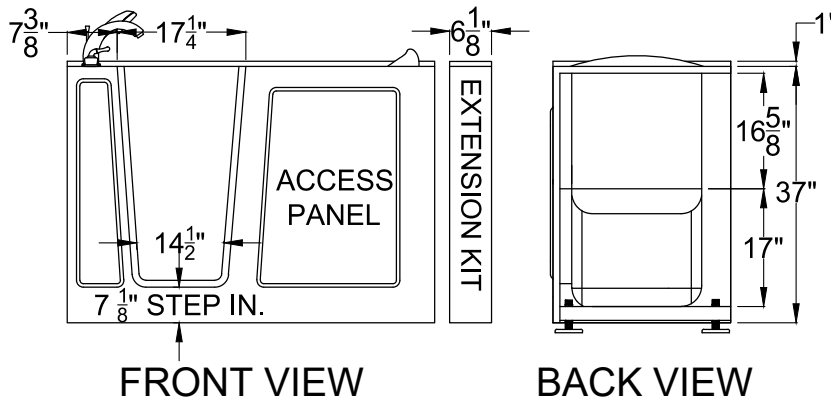

3054

STANDARD FIT • 6" EXTENSION PANEL • TILE FLANGE INCLUDED

Meditub's 30x54 is constructed of the highest quality industrial strength acrylic for beauty and durability. The 30x54 is perfect for new construction and or retro fitting because of its industry standard size. It comes with a stainless steel frame for long lasting strength and adjustable feet for easy installation and leveling.

DOOR / DRAIN SIDE OPTIONS:

- left
- right

Available Colors.....	White / Biscuit	Air System Available	Yes
Material	Acrylic	Hydro System Available	Yes
Door Swing	Inward	Dual System Available	Yes
Extension Kit.....	6"	Non Slip Floor	Yes
Dimensions.....	30(W)x54(L)x38(H)	Faucet Deck	Yes
Seat	Yes	Capacity	70Gal
Seat Height	17"	Unit Weight	175Lbs
Seat Contoured.....	Yes	Approx Shipping Weight.....	225Lbs