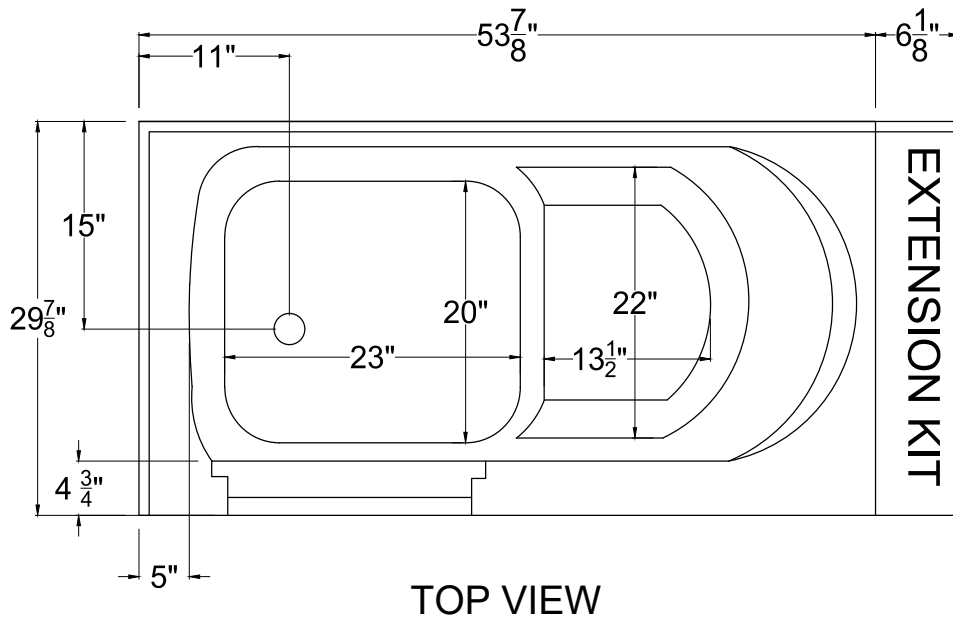

3054

STANDARD FIT • 6" EXTENSION PANEL • TILE FLANGE INCLUDED

Meditub's 30x54 is constructed of the highest quality industrial strength acrylic for beauty and durability. The 30x54 is perfect for new construction and or retro fitting because of its industry standard size. It comes with a stainless steel frame for long lasting strength and adjustable feet for easy installation and leveling.

DOOR / DRAIN SIDE OPTIONS:

- left
- right

Available Colors.....	White / Biscuit	Air System Available	Yes
Material	Acrylic	Hydro System Available	Yes
Door Swing	Inward	Dual System Available	Yes
Extension Kit.....	6"	Non Slip Floor	Yes
Dimensions.....	30(W)x54(L)x38(H)	Faucet Deck	Yes
Seat	Yes	Capacity	70Gal
Seat Height	17"	Unit Weight	175Lbs
Seat Contoured.....	Yes	Approx Shipping Weight.....	225Lbs