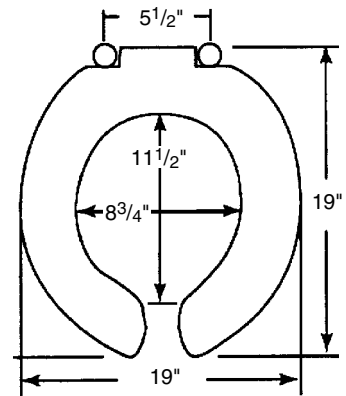

Standard Toilet Seat

Big John Toilet Seat™

OEM #	Color	Description	Per Case
2445646-1W	White	Closed front toilet seat with cover	5
2445646-2CR	Cream	Closed front toilet seat with cover	5
2445263-3W	White	Open front toilet seat with cover	5
2445263-4W	White	Open front toilet seat less cover	5

Stainless Steel Hinges

Rubber Bumpers

Big John Toilet Support™

Wall-hung china toilet bowls are only rated to support up to 300 lbs. With a Big John Toilet Support™ you can now increase the weight capacity of a wall-mounted toilet to 1,000 lbs., and avoid lawsuits. The Big John Toilet Support™ installs in minutes under most manufacturer's wall-mounted toilets, providing additional vertical support. The Big John Toilet Support™ helps maintain the ability to clean the floor under wall-mounted fixtures with a specially engineered, extra-wide leg base which can be raised up to 4" off the floor for cleaning access. The Big John Toilet Support™ is made of high impact ABS with the carriage and foot made of a chemical and stain resistant flexible PVC that forms to the contour of the toilet. The adjustment threaded rod is made of plated steel. Shown with the Big John Toilet Seat™ installed on the fixture.

OEM #	Description	Height Adjustment
612011919	Big John Toilet Support	7.5" to 14"

(866) 366-0669

www.bigjohntoiletsat.com