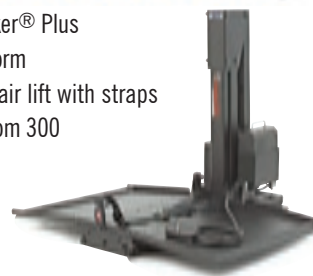

COLOR CHOICES

MODELS

Jazzy 614 2S-SS	Jazzy 614HD 2HD-SS
Jazzy 614 2S-C	Jazzy 614HD 2HD-C
Jazzy 614 2SP-SS	

FEATURES

- New, dual enhanced in-line motors for greater efficiency, torque, range and performance
- 450 lbs. weight capacity with HD model
- 6" casters on front & rear for maximum stability
- Active-Trac® ATX Suspension for enhanced performance over more varied terrain
- Easy rear access to batteries
- Seating up to 24" W x 24" D with HD model
- Tool-less shroud removal
- Easy serviceability
- Depth adjustable foot platform

OPTIONS

- Solid seat pan
- Cup holder
- Swing-away joystick
- Swing-away footrests
- TRU-Balance® Power Tilt (N/A on HD)
- Elevating leg rests
- Oxygen tank holder
- Cane/crutch holder
- Walker holder
- Synergy® Seat

RECOMMENDED LIFTS

Pride SilverStar®
Lifts & Ramps

- Backpacker® Plus
- Full platform
- Power chair lift with straps
- Silver Boom 300

Pride®
Mobility Products Corp.

(US) 800-800-8586 ▪ (Canada) 888-570-1113
Visit us on the web: www.pridemobility.com

The information contained herein is correct at the time of publication; we reserve the right to alter specifications without prior notice. Speed and range vary with user weight, terrain type, battery charge, battery condition and tire pressure. Due to manufacturing tolerances and continual product improvement, length, width, turning radius and ground clearance can be subject to variance of + or - 3%.

* Special order seats or non-standard dimensions will not be fold-flat and depth adjustable.